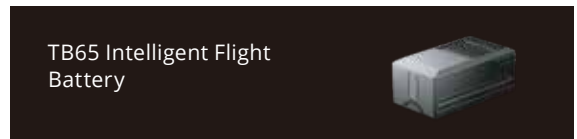

Extensive Accessories