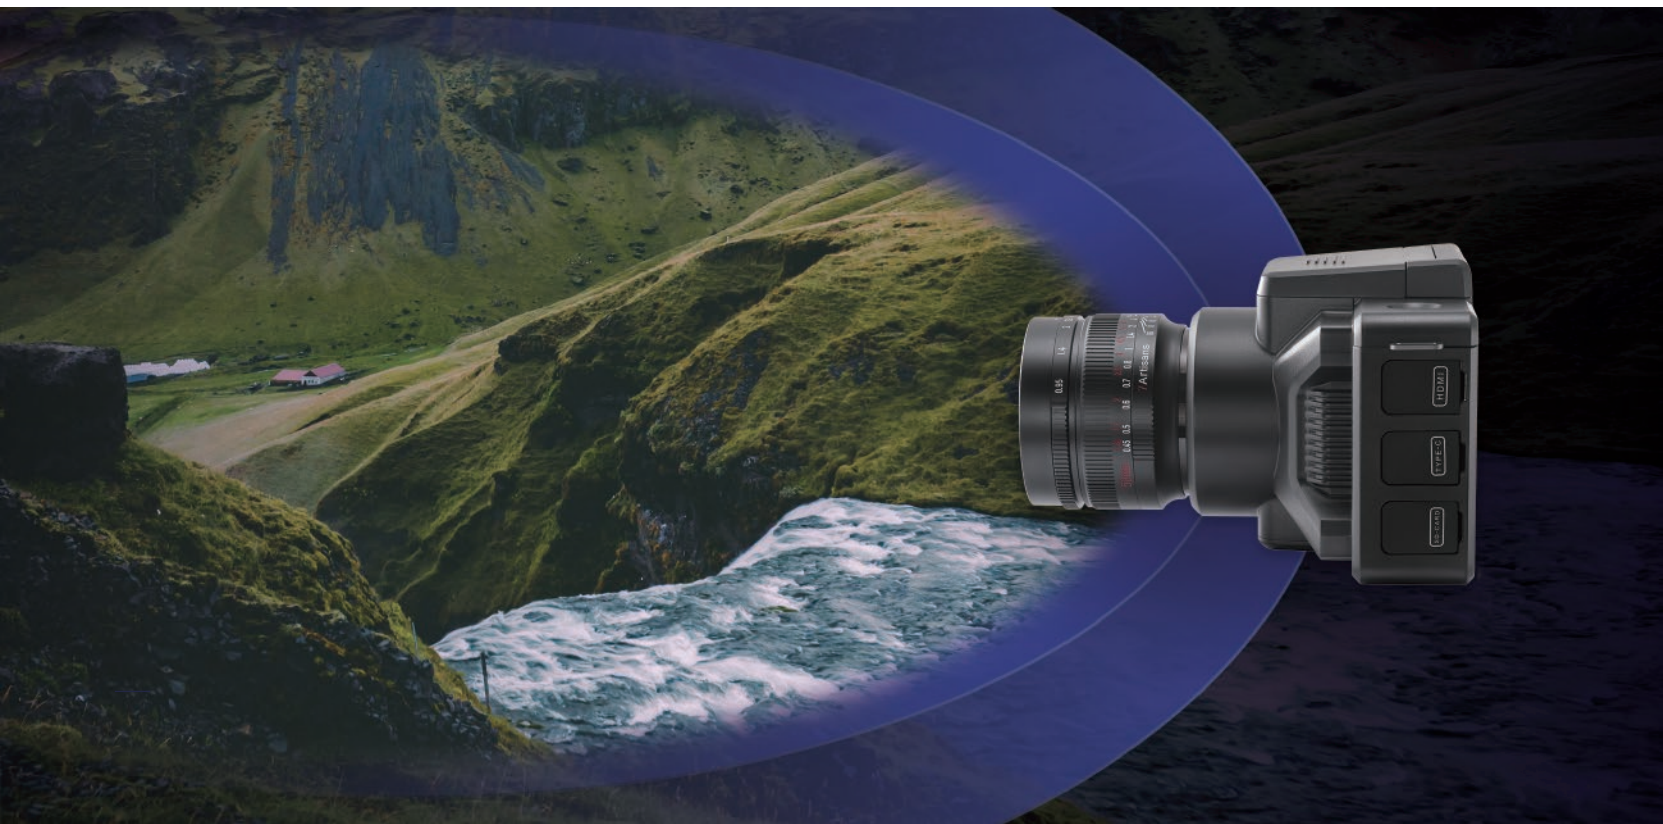

Richly-defined color above 0.0001 Lux

Based on AI ISP imaging engine, paired with a starlight-grade CMOS and a high-magnification optical zoom lens, overcome the nighttime lighting problem, realizing full-color HD imaging in 0.0001Lux starlight environment, excellent field of view, and ultra-long nighttime visibility distance.