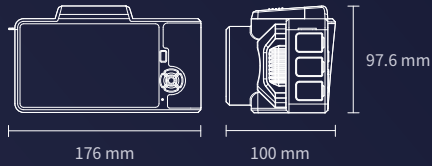

P6

AI Ultra Night Vision Camera

Powered by AI-ISP Algorithm, The Deepthink P6 is an ultra night vision camera enables police officers and detectives to see in true color down to 0.01millilux—nearly without any light.