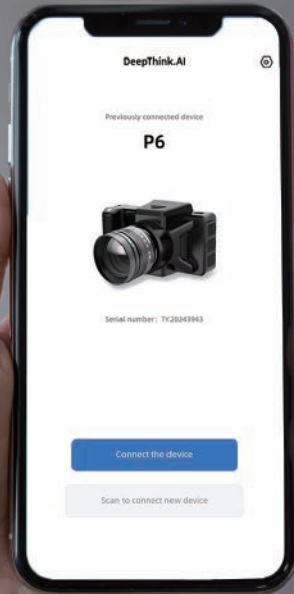

## With 5-inch touchscreen comes great inspection images

Equipped with a 5-inch screen, a larger screen to give users a better experience, even in the forest, desert and other extremely dark environments, they can still clearly see the screen image.

## Picture/video capturing and real-time streaming protocol

Can be linked to peripheral monitors through HDMI, wireless and other ways, larger screen real-time monitoring screen, better use experience. Under the same WiFi environment, use the VLC player to input the video streaming address: `rtsp://192.168.xx.xxx/live/rtsp.live.full`, instantly have a big screen experience.

## Easy-To-Use App connectivity

Cell phone to download the deep knowledge of the full-color night vision device APP, scanning code to connect the device can be realized after remote control, wireless connection to the device, real-time monitoring of the scene picture.