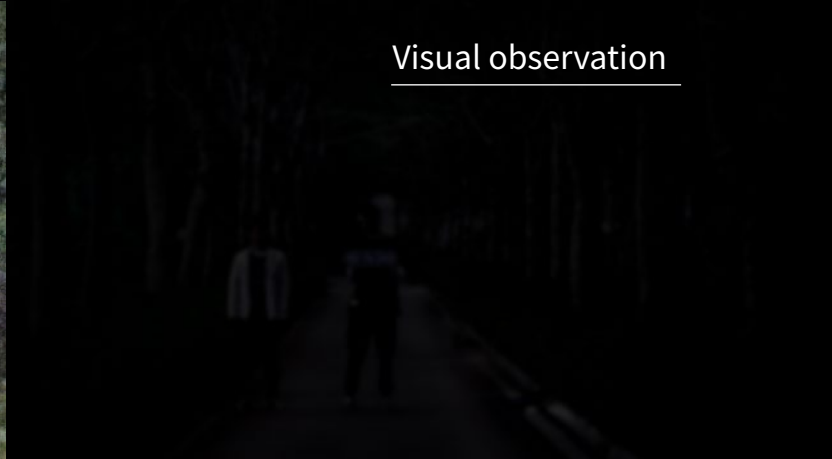

Visual observation