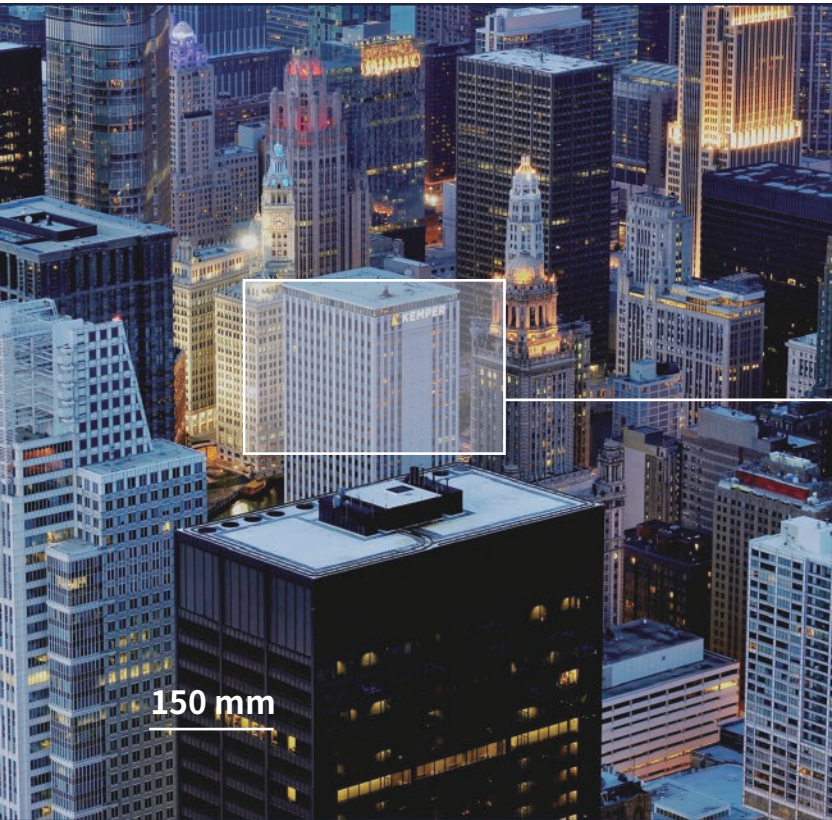

## Adjustable focus lens from 150 to 600mm

Highest environmental adaptability, with a standard lens interface, and optional 150-600mm lens, to meet the needs of all kinds of operating scenarios.