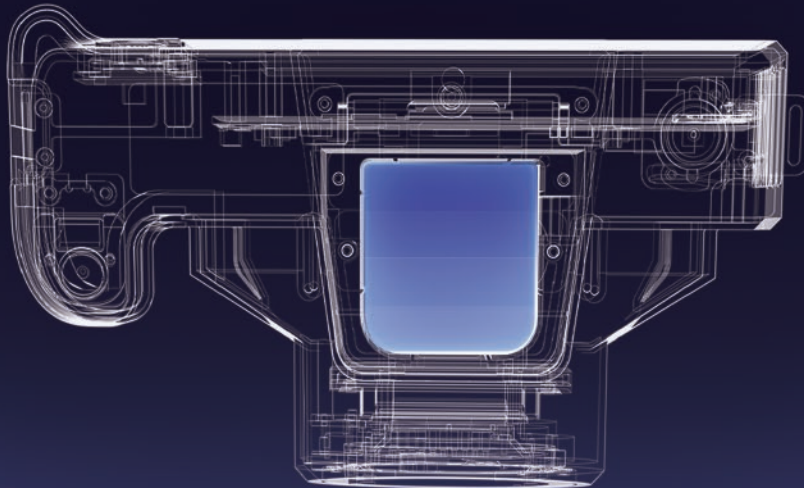

4450mAh battery and 5-hours lasting

4450mAh battery, up to 5 hours of use time, allowing users to get rid of power anxiety in any scenario, as well as have a better use of experience.

5 hours

4450 mAh