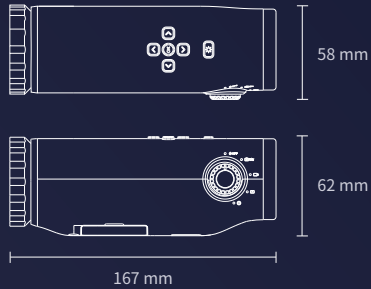

P8 Pro

AI Night Vision Monocular

Without any illuminator, the Deepthink P8 Pro is an AI night vision monocular. Enhanced with AI ISP algorithm and 1 millilux near-moonless startlight capabilities, the P8 Pro could achieve clear-color photo and video for all experience levels of night outdoor adventurers.