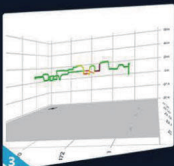

Available Parameters

TVOC | SO2 | CO | NO2 | O3 | PM1.0 | PM2.5 | PM10 |

CxHy/CH4/LEL | H2S | HCl | TSP/PM100 | NH3 | CO2 | HCN | H2 | PH3 | HCHO

Cl2 | O2 | NO | Odor (OU) | High-resolution CH4* |

Wind Speed & Direction* | Nuclear Radiation* | Gas Sapling*

* Externally-mounted modules that do not occupy the internal space.

See Your Real-time Data, Anywhere

Sniffer4D's built-in cellular connectivity & US-based Cloud server enable secure real-time data transmission with unlimited range to decision makers in different locations.

On-site

Remote Operation Center

Anywhere

Advanced Real-time Visualization

Sniffer4D Mapper software visualizes and analyzes data from one or more Sniffer4Ds in real time, providing intuitive & insightful information for decision makers.

1 2D Isoline Map

2 2D Grid Map

3 3D Point Cloud

One-click Result Delivery

After a mission, simply click a button to generate a mission report containing key results, or a CSV file containing all the raw data. Reporting your work has never been easier.