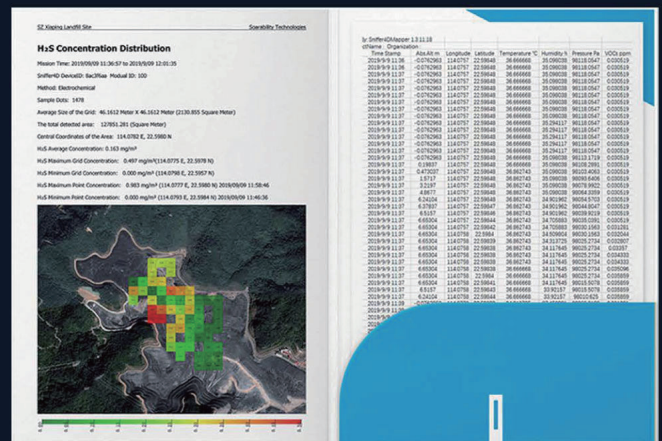

On-site

Remote Operation Center

Anywhere

Advanced Real-time Visualization

Sniffer4D Mapper software visualizes and analyzes data from one or more Sniffer4Ds in real time, providing intuitive & insightful information for decision makers.

1 2D Isoline Map

2 2D Grid Map

3 3D Point Cloud

One-click Result Delivery

After a mission, simply click a button to generate a mission report containing key results, or a CSV file containing all the raw data. Reporting your work has never been easier.