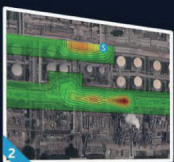

* Externally-mounted modules that do not occupy the internal space.

See Your Real-time Data, Anywhere

Sniffer4D's built-in cellular connectivity & US-based Cloud server enable secure real-time data transmission with unlimited range to decision makers in different locations.

On-site

Remote Operation Center

Anywhere

Advanced Real-time Visualization

Sniffer4D Mapper software visualizes and analyzes data from one or more Sniffer4Ds in real time, providing intuitive & insightful information for decision makers.